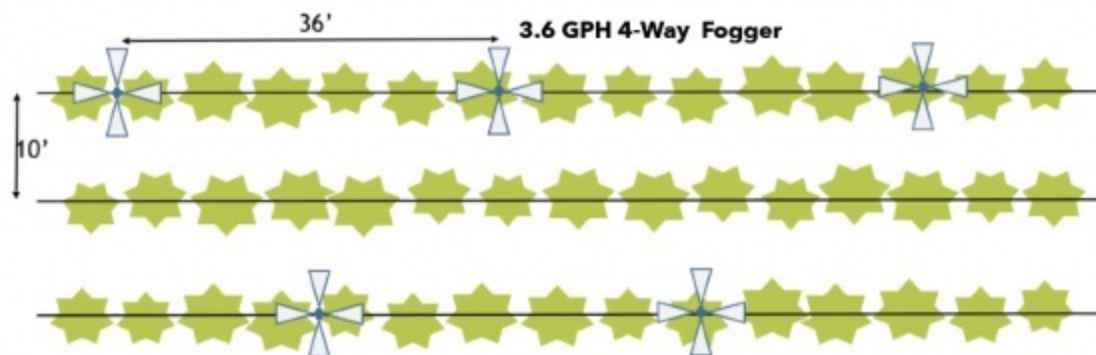

Brewster, WA
17 GPM/A at canopy top,
observed 12-15 degree
reduction

Prosser, WA
14.5 GPM/A at canopy top,
observed 8 - 10 degree
reduction

Wapato, WA
15 GPM/A at canopy top,
observed 15 degree
reduction